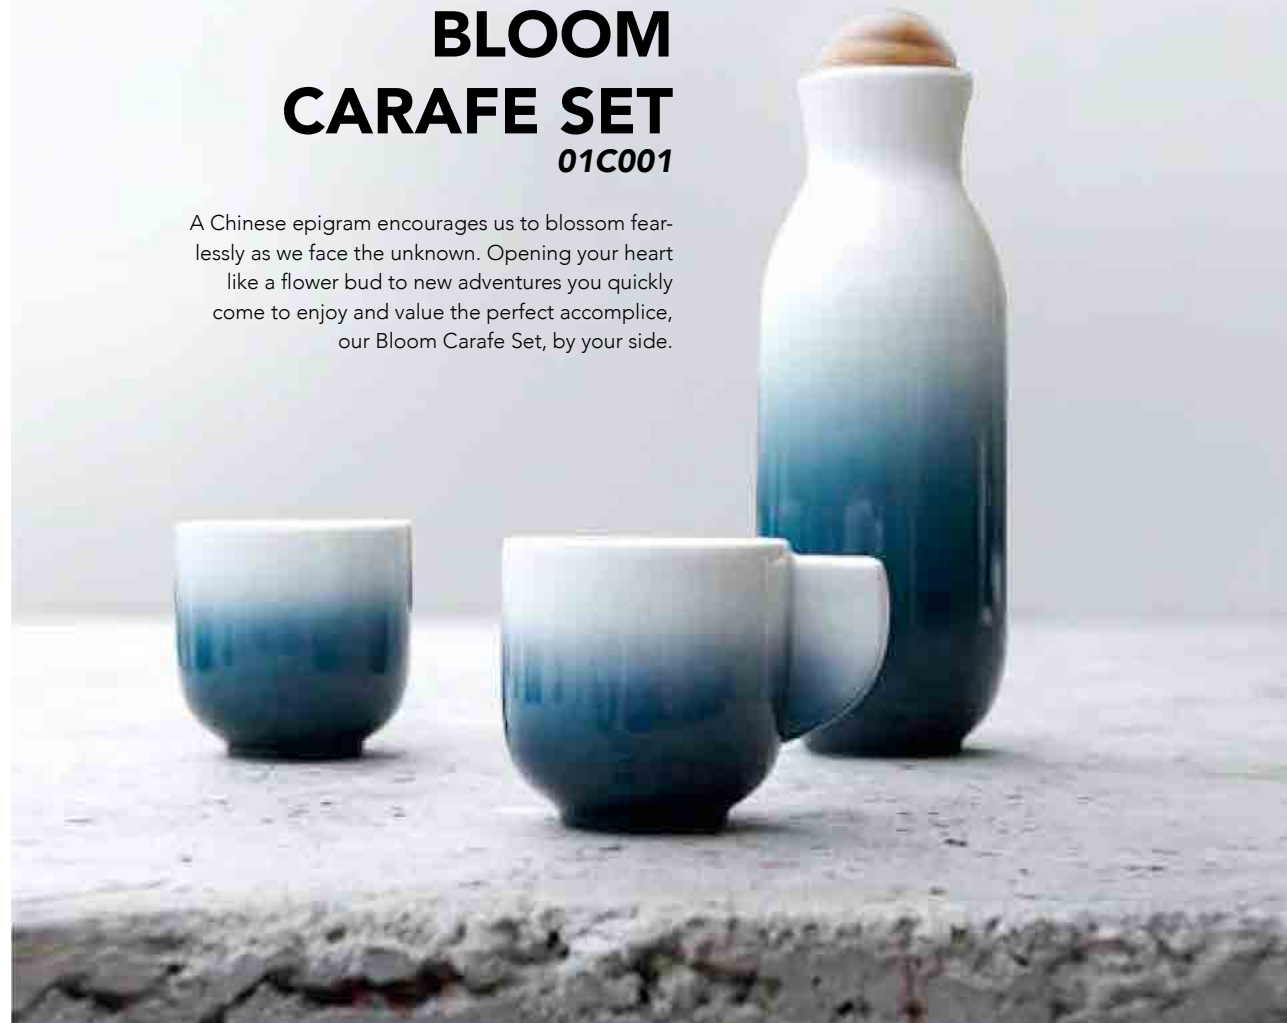

BLOOM CARAFE SET

01C001

A Chinese epigram encourages us to blossom fearlessly as we face the unknown. Opening your heart like a flower bud to new adventures you quickly come to enjoy and value the perfect accomplice, our Bloom Carafe Set, by your side.