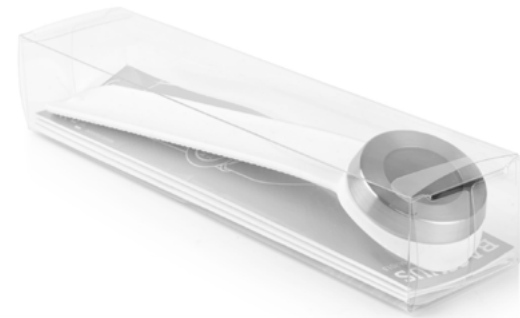

BACCHUS HA7013

BACCHUS is a silicone slap on wine thermometer. Just put it around your wine bottle and it will tell you if the wine is the right temperature for serving or storing. The BACCHUS has a button to switch between °C.