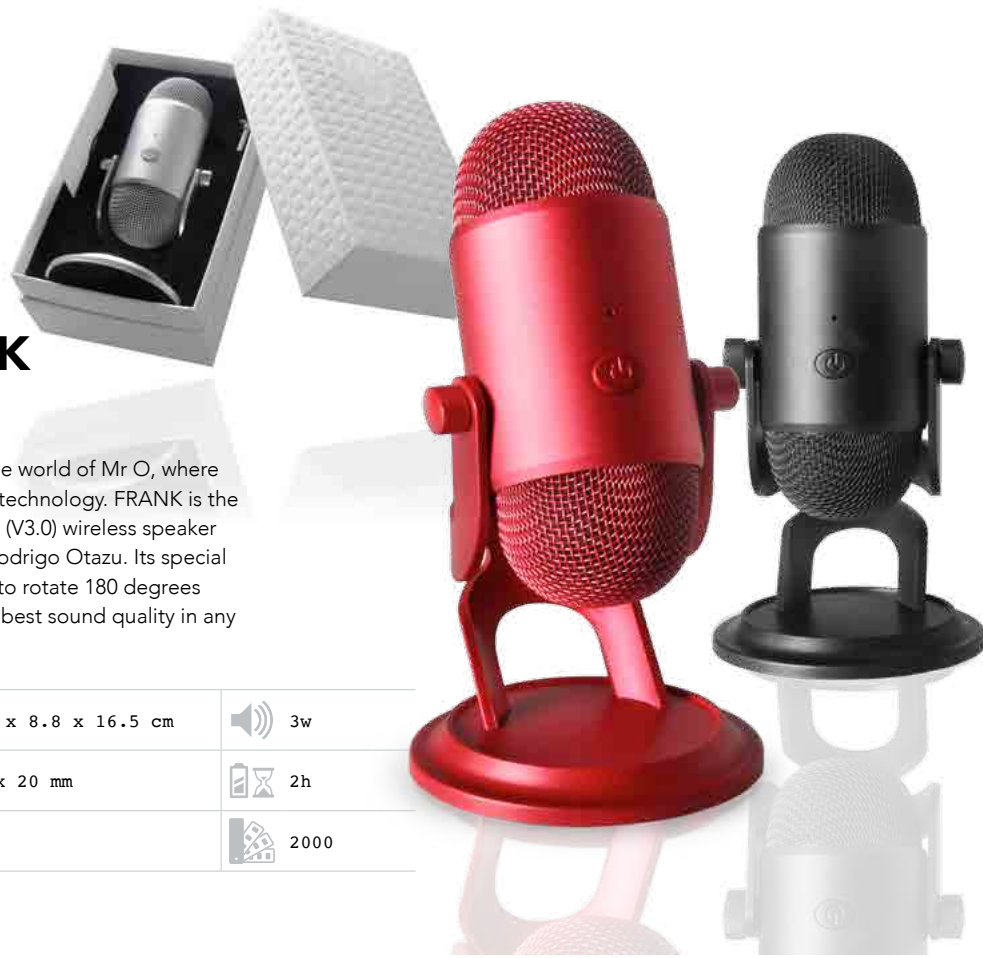

FRANK CM5301

Welcome to the world of Mr O, where fashion meets technology. FRANK is the first Blue tooth (V3.0) wireless speaker designed by Rodrigo Otazu. Its special design is able to rotate 180 degrees giving you the best sound quality in any position.

		8.8 x 8.8 x 16.5 cm		3w
		20 x 20 mm		2h
		50		2000

SOUND SHELL CM5170A

The Sound Shell is a headphone that will stay in your ear under any circumstance. The earplug spirals around your ear due to the ergonomic design. Ideal for running, biking or other sports.

		3.5 x 4.7 x 1.9 cm
		14 x 9 mm
		100

TANK BOX CM5303

TANK BOX is a heavy-duty Blue tooth (V4.1) wireless speaker from the FUN-BLUE collection. Enjoy the great sound (2 x 5W) from this robust design waterproof (IPX6) wherever you are.

		16 x 7.1 x 4.5 cm		
		100 x 40 mm		
		50		12h
		10w		2000