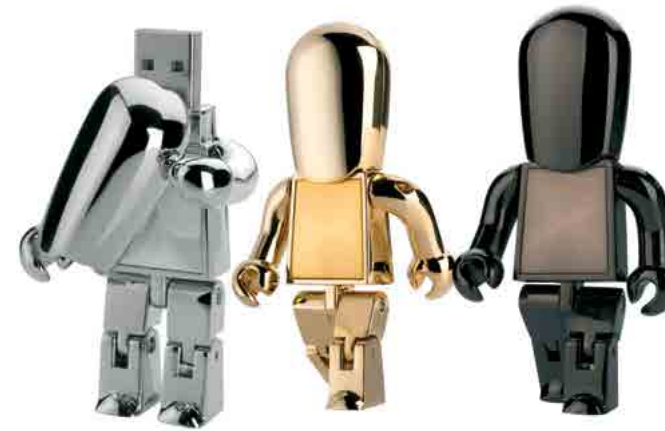

## NOW YOU CAN CREATE YOUR OWN PORTRAIT USB *USM 6092*

Ever think about creating something unique and never been made before for your corporate gift? Probably our custom portrait USB are just what you needed. Customize your own portrait USB to your corporate likings. Create your own one of a kind memorable gift!

## MICRO USB PEOPLE *USM8012*

The most personal USB stick, micro edition. Create your own USB people flash drive with movable arms and legs!

 2.3 x 5.1 x 1.7 cm   10 x 5 mm