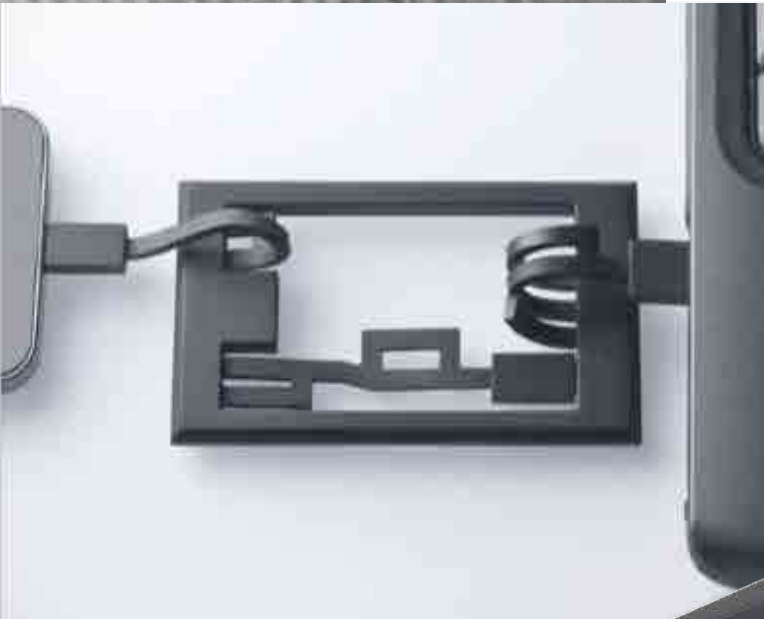

POWER STRAP CM5165P

Stylish aluminum power bank with 4000 mAH. Comes with a silicon strap so you can keep your phone and charging cable together in one package.

6.9 x 12.5 x 1 cm (powerbank)
6.8 x 1.5 cm (silicon strap)

56 x 12 mm (silicon strap) 100

MACBOOK SLEEVE BL1600

A perfect sleeve for macbook. Durable and stylish, it's a must have item for all macbook users.

CABLE CARD MB5052

With so many different devices to charge it's always welcome to have a collection of connectors with you. The cable card has two micro USB cable connectors, easily stored in a credit card sized solution. Never leave home without it!

5.2 x 3.3 x 1.1 cm

15 x 8 mm 100

USBOOST ATK5012

This 3-in-1 Car Charger will not only come in handy to charge your devices with the dual USB socket but is a life saver. This special item has a safety hammer and safety belt cutter.

4 x 1.4 x 9.6 cm

15 x 15 mm

100

MUSIC CHAIR MB5080

Magic Chair is not only a mobile stand for watching a video, monitor email and surf the web, but also a amplifier for smartphone to listen music or make conference calls.

9.6 x 7.4 x 8.6 cm

40 x 20 mm

100